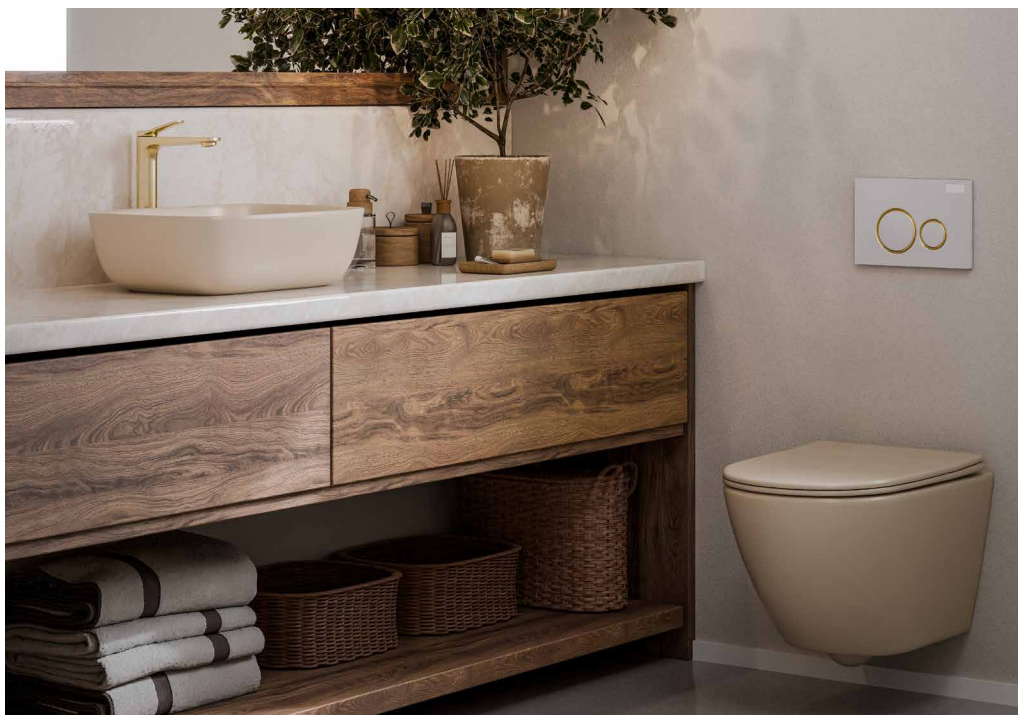

# Ceramics in earth-tone colors

Ceramics inspired by an earth-tone color palette. It fits perfectly into current trends, combining modernity with subtle elegance.

The harmony of nature brings calm into interiors and gently embraces the soul.

-  grey
-  cappuccino
-  black
-  white

The cappuccino shade creates an atmosphere of warmth and closeness, shaping a bathroom that supports everyday rituals and moments shared with loved ones.

The depth of black and the calm of grey give the bathroom character and balance. These product shades are designed for those who value modern design, conscious choices, and timeless aesthetics.

## Washbasin VITORIA

- ✓ Countertop-mounted, rectangular
- ✓ Overflow hole: no
- ✓ Mixer hole: no
- ✓ Plug included: no
- ✓ Dimensions: 45.5 × 32 × 13.5 cm
- ✓ Internal bowl depth: 11 cm
- ✓ Minimum required countertop width: only 33 cm!
- ✓ To be paired with: high mixers or in-wall mixers, and click-clack plugs

## WC toilet bowl TAVRO

- ✓ Wall-hung WC bowl, QFS – quiet flushing system
- ✓ Soft-close seat included: YES, slim, hard, with quick-release system
- ✓ Shape: round
- ✓ Outlet: horizontal
- ✓ Flushing: 6 / 4 L
- ✓ Installation kit included: YES
- ✓ Dimensions: 490 × 360 × 350 mm