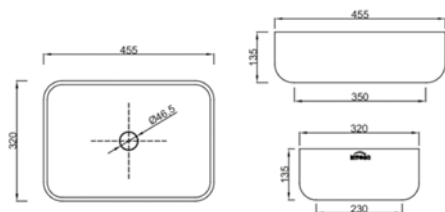

## Washbasin VITORIA

- ✓ Countertop-mounted, rectangular
- ✓ Overflow hole: no
- ✓ Mixer hole: no
- ✓ Plug included: no
- ✓ Dimensions: 45.5 × 32 × 13.5 cm
- ✓ Internal bowl depth: 11 cm
- ✓ Minimum required countertop width: only 33 cm!
- ✓ To be paired with: high mixers or in-wall mixers, and click-clack plugs

## WC toilet bowl TAVRO

- ✓ Wall-hung WC bowl, QFS – quiet flushing system
- ✓ Soft-close seat included: YES, slim, hard, with quick-release system
- ✓ Shape: round
- ✓ Outlet: horizontal
- ✓ Flushing: 6 / 4 L
- ✓ Installation kit included: YES
- ✓ Dimensions: 490 × 360 × 350 mm